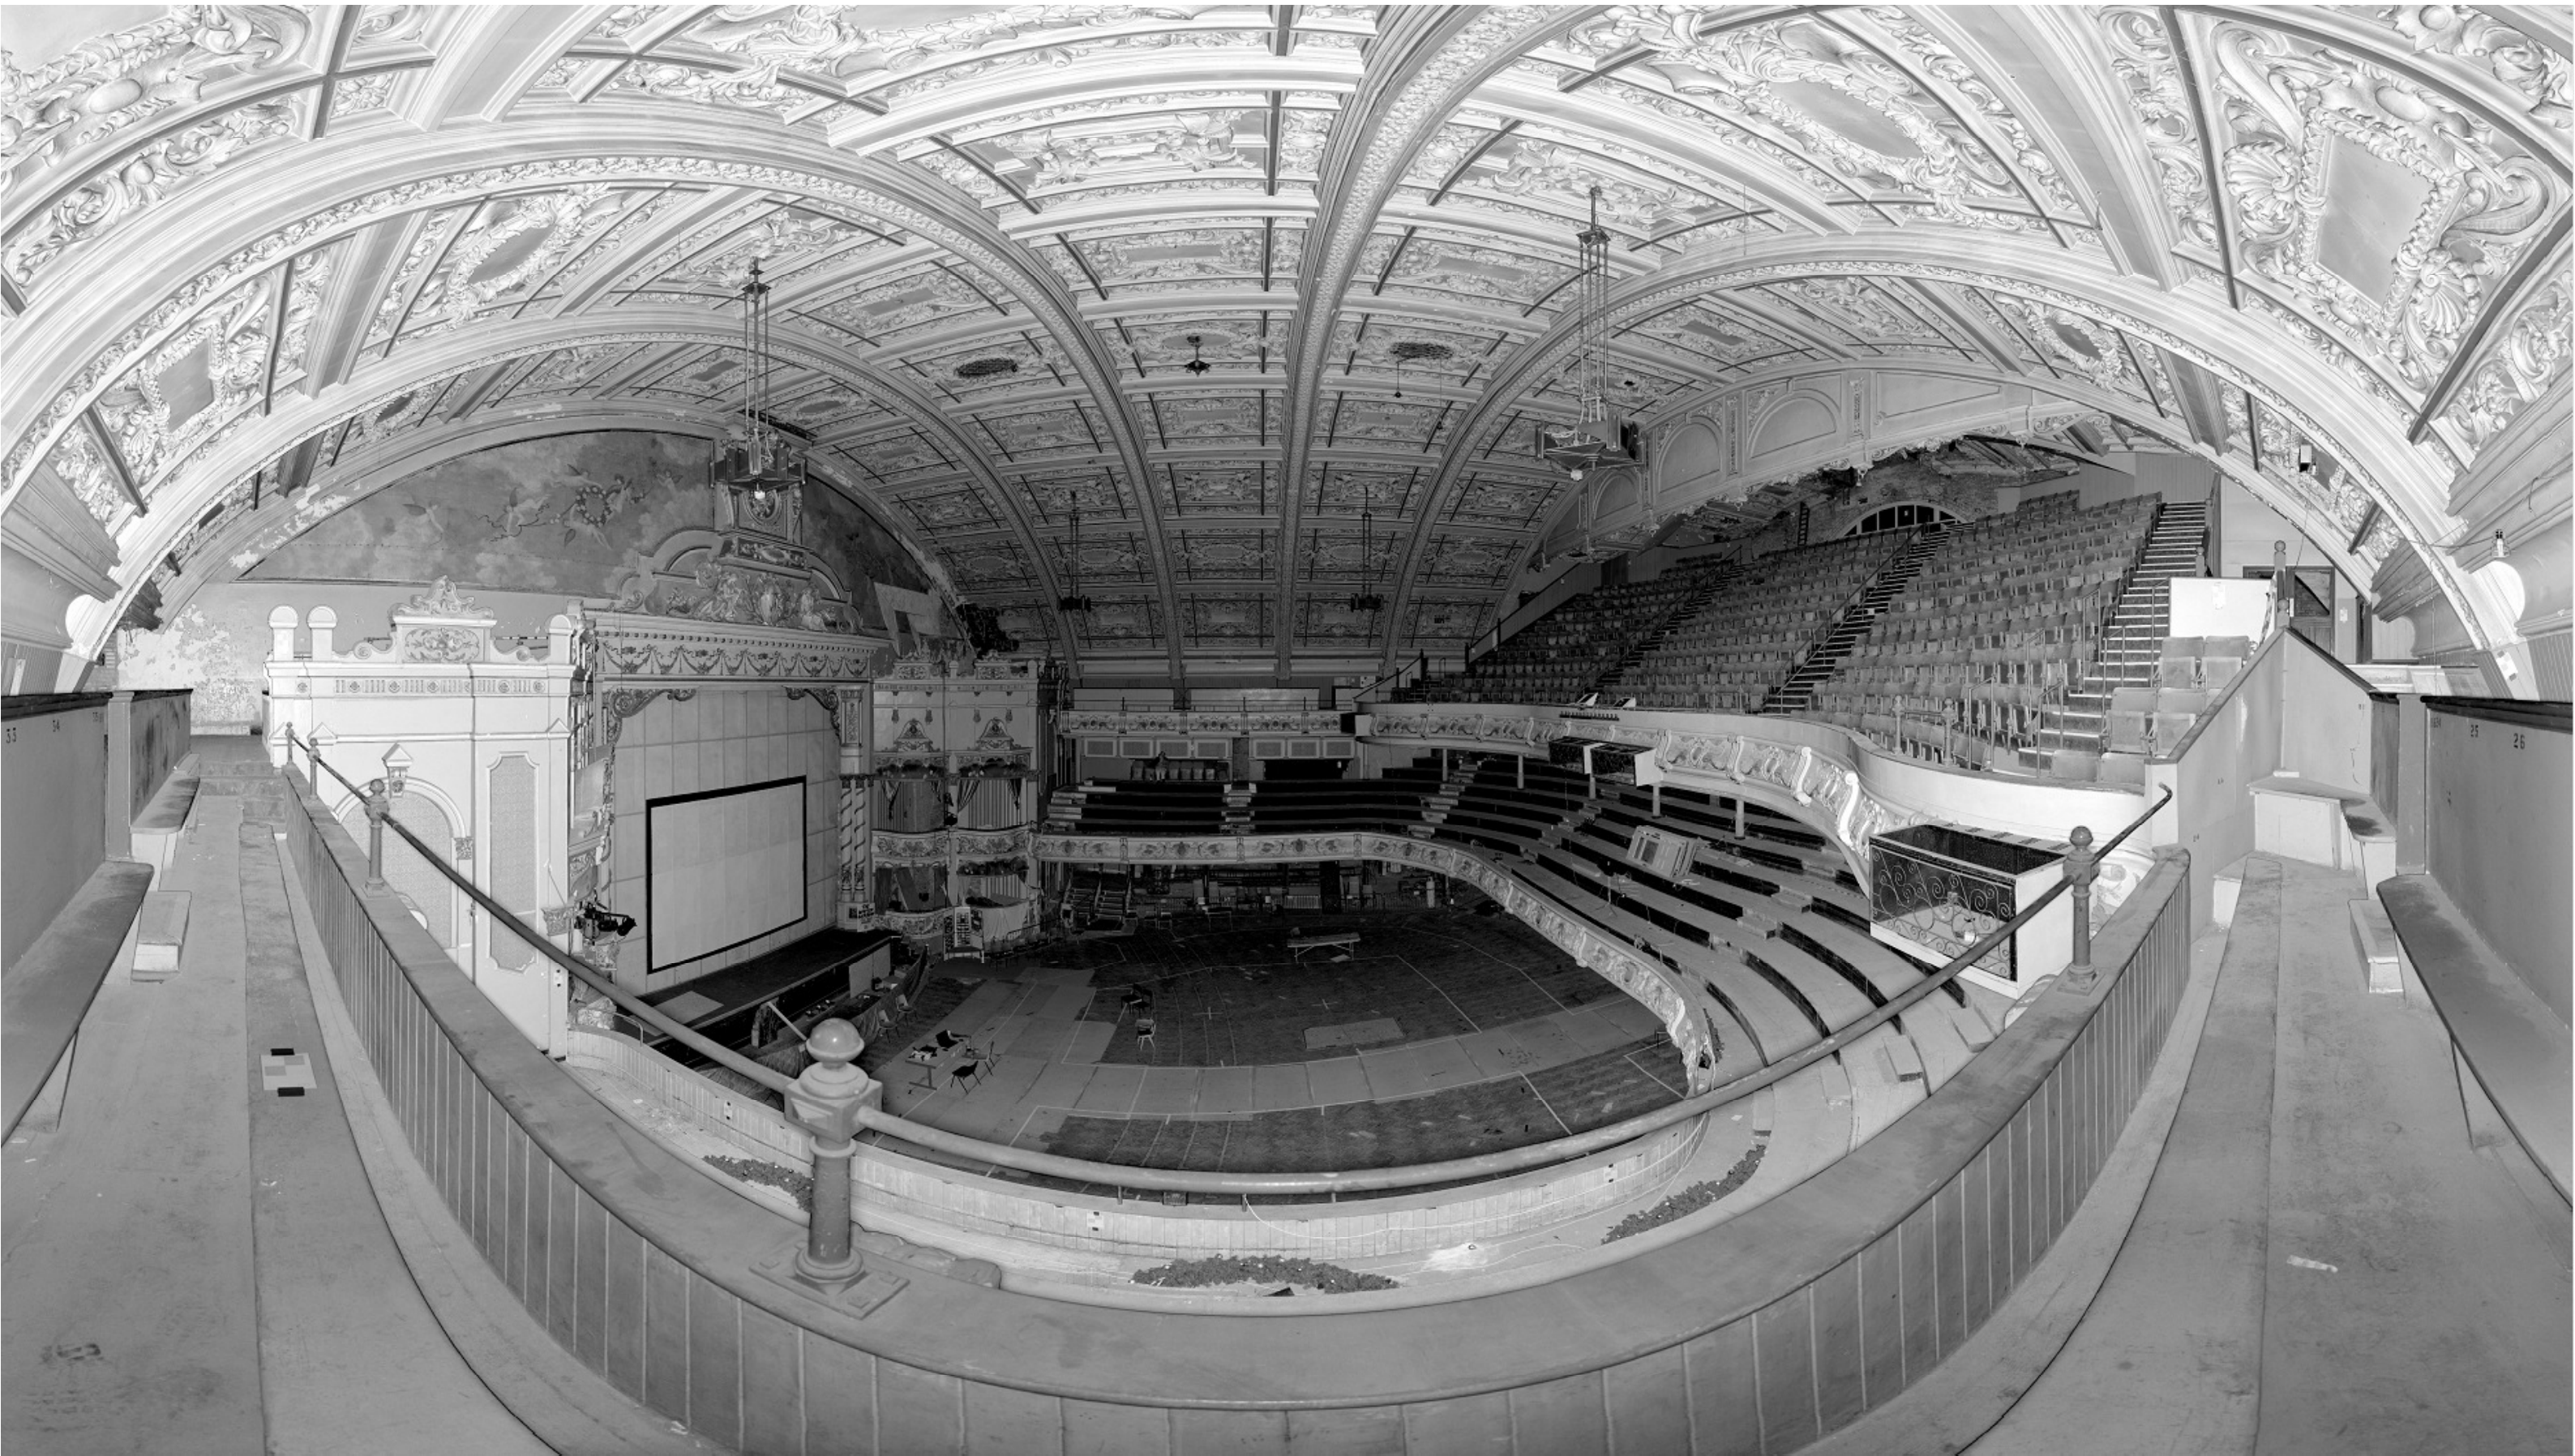

# RUSSELL GEOMATICS LIMITED

FARO PHOTON 120 - PLANAR VIEW - THEATRE INTERIOR